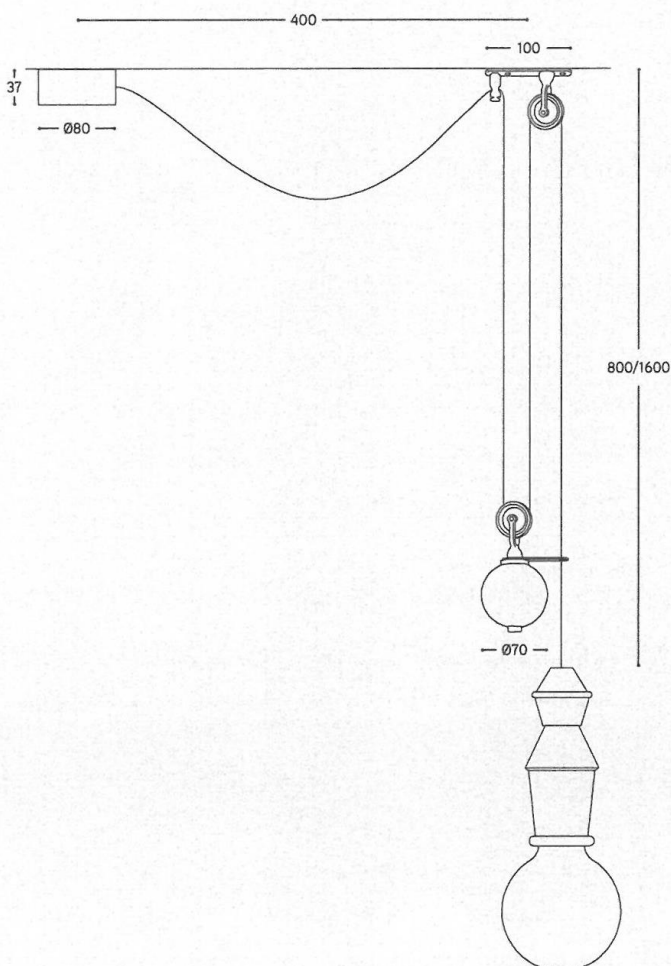

Aldo Bernardi s.r.l.

tel.

+39 0423 538783

Email

info@aldobernardi.it

Indirizzo / Address

via Vittorio Veneto, 7, Pieve del Grappa (TV)

DATI TECNICI: / TECHNICAL DATA:

CE IP20

SORGENTE LUMINOSA: / LIGHT SOURCE:

1x15W LED
230V - 50Hz
E27

LAMPADINA NON INCLUSA
/ LIGHT BULB NOT INCLUDED

Sorgente luminosa sostituibile dall'utente finale
/ Replaceable light source by an end-user

MATERIALE:
/ MATERIAL:

portalampane in ceramica, contrappeso in ottone
ceramic lamp holder, antiqued brass counterweight

VOLUME [M³]:

0,02

PESO LORDO [Kg]:

2,4

/ GROSS WEIGHT [Kg]:

FINITURE PORTALAMPADE/LAMPHOLDER FINISHES

BL: Bianco lucido / Glossy white
BM: Bianco matt / Matte white
NL: Nero lucido / Glossy black
NM: Nero matt / Matte black
MR: Metal rame / Copper metal
PT: Platino / Platinum
AU: Oro / Gold
CU: Rame / Copper
PTMATT: Platino matt / Matte platinum
AUMATT: Oro matt / Matte gold
CUMATT: Rame matt / Matte copper

FINITURA CONTRAPPESO/ COUNTERWEIGHT FINISH
ottone anticato/ aged brass