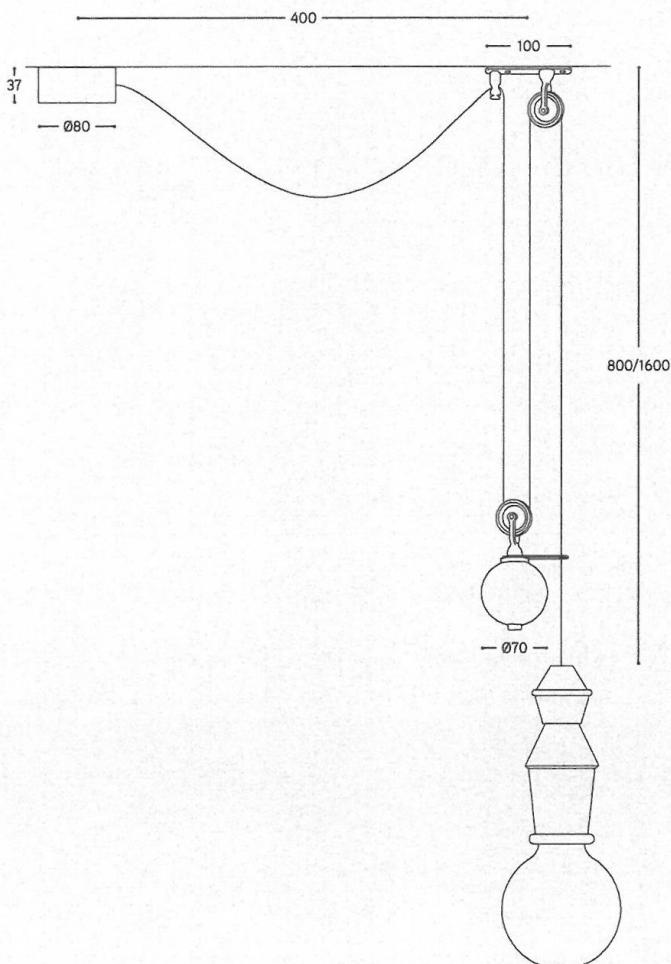

Aldo Bernardi s.r.l.

tel.

+39 0423 538783

Email

info@aldobernardi.it

Indirizzo / Address

via Vittorio Veneto, 7, Pieve del Grappa (TV)

DATI TECNICI: / TECHNICAL DATA:

CE IP20

SORGENTE LUMINOSA: / LIGHT SOURCE:

1x15W LED
230V - 50Hz
E27

LAMPADINA NON INCLUSA
/ LIGHT BULB NOT INCLUDED

Sorgente luminosa sostituibile dall'utente finale
/ Replaceable light source by an end-user

MATERIALE:
/ MATERIAL:

portalampane in ceramica, contrappeso in ottone
ceramic lamp holder, antiqued brass counterweight

VOLUME [M³]:

0,02

PESO LORDO [Kg]:

2,4

/ GROSS WEIGHT [Kg]:

FINITURE PORTALAMPADE/LAMPHOLDER FINISHES

BL: Bianco lucido / Glossy white
BM: Bianco matt / Matte white
NL: Nero lucido / Glossy black
NM: Nero matt / Matte black
MR: Metal rame / Copper metal
PT: Platino / Platinum
AU: Oro / Gold
CU: Rame / Copper
PTMATT: Platino matt / Matte platinum
AUMATT: Oro matt / Matte gold
CUMATT: Rame matt / Matte copper

FINITURA CONTRAPPESO/ COUNTERWEIGHT FINISH
ottone anticato/ aged brass