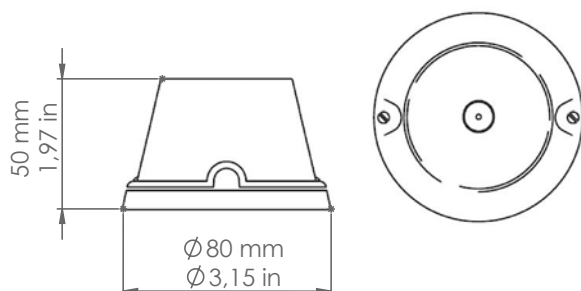

/ TV/SAT coaxial socket female connector Ø9.5 mm, available in white ceramic or "cotto" ceramic finish. The article includes internal fruit and it can be combined with the "Pleiadi" accessories, to be ordered separately.

DATI TECNICI: / TECHNICAL DATA:

VOLUME [M³]: 0,001

PESO LORDO [Kg]: 0,230
/ GROSS WEIGHT [Kg]:

MATERIALE: Ceramica
/ MATERIAL: Ceramic

FINITURE: 00: Ceramica bianca
/ FINISHES: / White ceramic

C: Ceramica "cotto"
/ "Cotto" ceramic