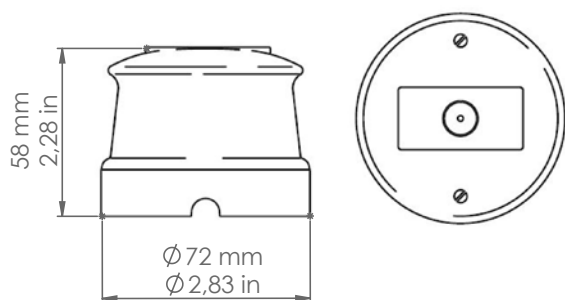

/ TV/SAT coaxial socket female connector Ø9.5 mm, available in white ceramic, "cotto" ceramic or coloured line finish. The article includes internal fruit and it can be combined with the "Pleiadi" accessories, to be ordered separately.

DATI TECNICI: / TECHNICAL DATA:

VOLUME [M³]: 0,001

PESO LORDO [Kg]: 0,218
/ GROSS WEIGHT [Kg]:

MATERIALE: Ceramica
/ MATERIAL: Ceramic

FINITURE: 00: Ceramica bianca
/ FINISHES: / White ceramic

C: "Cotto"

FR: Filo rosso
/ Red line