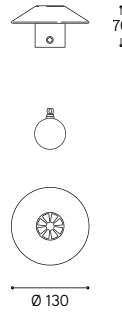

per PDD122

- P4 = Frangiluce piatto e chiuso / Flat and close light diffuser
- P5 = Frangiluce convesso e chiuso / Convex and close light diffuser
- P6 = Frangiluce convesso con aperture / Convex light diffuser with openings

**PDD50/DB/1/P1**

**PDD50/DB/1/P2**

**PDD50/DB/1/P3**

**PDD50/DB/90/P1**

**PDD50/DB/90/P2**

**PDD50/DB/90/P3**

**PDD50/DB/180/P1**

**PDD50/DB/180/P2**