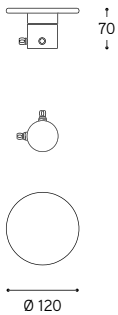

per PDD122

- P4 = Frangiluce piatto e chiuso / Flat and close light diffuser
- P5 = Frangiluce convesso e chiuso / Convex and close light diffuser
- P6 = Frangiluce convesso con aperture / Convex light diffuser with openings

**PDD50/DB/1/P1**

**PDD50/DB/1/P2**

**PDD50/DB/1/P3**

**PDD50/DB/90/P1**

**PDD50/DB/90/P2**

**PDD50/DB/90/P3**

**PDD50/DB/180/P1**

**PDD50/DB/180/P2**