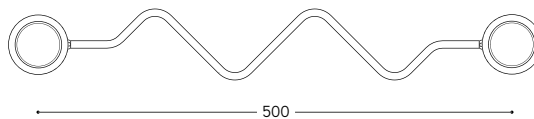

Art. SGTUBO8/DA/...

E' necessario ricevere il disegno grafico quotato oltre che dettagliato per quanto riguarda la scelta degli articoli. E' inoltre necessario sapere quale scatola del sistema deve essere predisposta per l'entrata del cavo di rete che verra' da noi codificato con il suffisso "ec".

It is necessary to receive the listed graphic drawing and detailed as regards the choice of items. It is also necessary to know which box inside the must be prepared for the entry of the power cable that will be coded by us with the "ec" suffix.