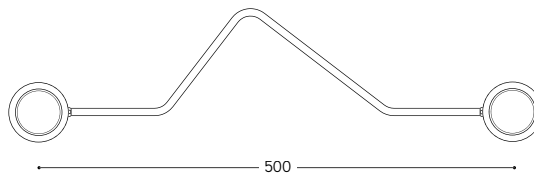

The composition includes spot and conduits 8 mm. diam. In SGA graphic system outputs for conduit connection are placed at 90 degrees while in the SGB one outputs are at 75 and 105 degrees. The spot consists of a base in antique brass or chrome and from a ceramic lamp holder, glossy white or glossy black finishing. It can be used as a single spot or with more outputs. Conduits available in the same finishes lamp holder finishes.

Art. SGA/.../...

Art. SGA1/.../...

Art. SGA90/.../...

Art. SGA180/.../...

Art. SGA3/.../...

Art. SGA4/.../...

SGTUBO8/L/...

Art. SGTUBO8/A/...