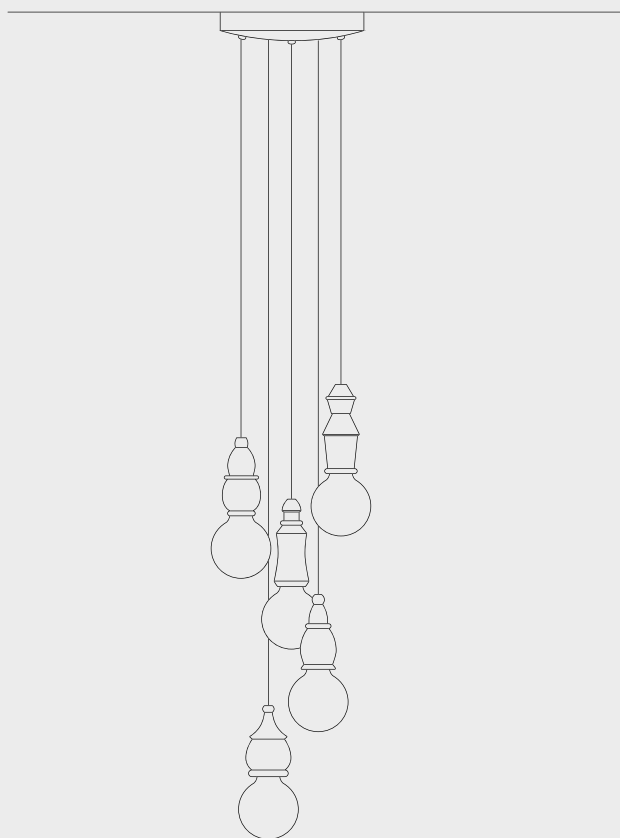

LINEA
Fate

Esempio di installazione
Example of installation

1 x Art. ROS5/...

1 x Art. LF1/MIX/...

1 x Art. LF2/MIX/...

1 x Art. LF3/MIX/...

1 x Art. LF4/MIX/...

1 x Art. LF5/MIX/...