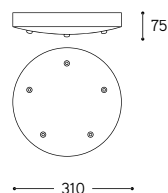

Art. LF1/AF/...

Art. LF2/AF/...

Art. LF3/AF/...

Art. LF4/AF/...

Art. LF5/AF/...

Art. AF1800/115

Art. ROS5/...

ARTICOLO ITEM	DESCRIZIONE DESCRIPTION	ATTACCO SOCKET	POTENZA POWER	PESO GR. WEIGHT GR.	VOL. IN M <sup>3</sup> VOL. IN M <sup>3</sup>	FINITURA FINISHING	FASCIA PREZZO PRICE RANGE
LF1/AF/...	Sospensione in ceramica per supporto fisso e rosone multiplo, comprensiva di cavo pvc trasparente 3 mt. e accessorio bloccacavo Ceramic pendant for fixed support and multiple canopy with 3-meter-long pvc transparent cable and cable lock accessory included	E27	15W LED	700	0,01	BL, BM, NL, NM, MR	<b>B34</b>
						CU, PT, PTMATT, CUMATT	<b>B49</b>
						AU, AUMATT	<b>B60</b>
LF2/AF/...	Sospensione in ceramica per supporto fisso e rosone multiplo, comprensiva di cavo pvc trasparente 3 mt. e accessorio bloccacavo Ceramic pendant for fixed support and multiple canopy with 3-meter-long pvc transparent cable and cable lock accessory included	E27	15W LED	700	0,01	BL, BM, NL, NM, MR	<b>B34</b>
						CU, PT, PTMATT, CUMATT	<b>B49</b>
						AU, AUMATT	<b>B60</b>
LF3/AF/...	Sospensione in ceramica per supporto fisso e rosone multiplo, comprensiva di cavo pvc trasparente 3 mt. e accessorio bloccacavo Ceramic pendant for fixed support and multiple canopy with 3-meter-long pvc transparent cable and cable lock accessory included	E27	15W LED	700	0,01	BL, BM, NL, NM, MR	<b>B34</b>
						CU, PT, PTMATT, CUMATT	<b>B49</b>
						AU, AUMATT	<b>B60</b>
LF4/AF/...	Sospensione in ceramica per supporto fisso e rosone multiplo, comprensiva di cavo pvc trasparente 3 mt. e accessorio bloccacavo Ceramic pendant for fixed support and multiple canopy with 3-meter-long pvc transparent cable and cable lock accessory included	E27	15W LED	700	0,01	BL, BM, NL, NM, MR	<b>B34</b>
						CU, PT, PTMATT, CUMATT	<b>B49</b>
						AU, AUMATT	<b>B60</b>
LF5/AF/...	Sospensione in ceramica per supporto fisso e rosone multiplo, comprensiva di cavo pvc trasparente 3 mt. e accessorio bloccacavo Ceramic pendant for fixed support and multiple canopy with 3-meter-long pvc transparent cable and cable lock accessory included	E27	15W LED	700	0,01	BL, BM, NL, NM, MR	<b>B34</b>
						CU, PT, PTMATT, CUMATT	<b>B49</b>
						AU, AUMATT	<b>B60</b>
AF1800/115	Supporto fisso lineare in ottone anticato 1800 mm. x 115 mm. Linear fixed support in aged brass 1800 mm. x 115 mm.			5300	0,03		<b>B79</b>
ROS5/...	Rosone multiplo per insieme di 5 lampade Multiple canopy for 5 suspension lamps			1000	0,02	BM, NM	<b>B36</b>