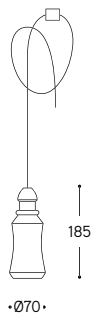

Art. LF1/AF/...

Art. LF2/AF/...

Art. LF3/AF/...

Art. LF4/AF/...

Art. LF5/AF/...

Art. AF1800/115

Art. ROS5/...

ARTICOLO ITEM	DESCRIZIONE DESCRIPTION	ATTACCO SOCKET	POTENZA POWER	PESO GR. WEIGHT GR.	VOL. IN M <sup>3</sup> VOL. IN M <sup>3</sup>	FINITURA FINISHING	FASCIA PREZZO PRICE RANGE
LF1/AF/...	Sospensione in ceramica per supporto fisso e rosone multiplo, comprensiva di cavo pvc trasparente 3 mt. e accessorio bloccacavo Ceramic pendant for fixed support and multiple canopy with 3-meter-long pvc transparent cable and cable lock accessory included	E27	15W LED	700	0,01	BL, BM, NL, NM, MR	<b>B34</b>
						CU, PT, PTMATT, CUMATT	<b>B49</b>
						AU, AUMATT	<b>B60</b>
LF2/AF/...	Sospensione in ceramica per supporto fisso e rosone multiplo, comprensiva di cavo pvc trasparente 3 mt. e accessorio bloccacavo Ceramic pendant for fixed support and multiple canopy with 3-meter-long pvc transparent cable and cable lock accessory included	E27	15W LED	700	0,01	BL, BM, NL, NM, MR	<b>B34</b>
						CU, PT, PTMATT, CUMATT	<b>B49</b>
						AU, AUMATT	<b>B60</b>
LF3/AF/...	Sospensione in ceramica per supporto fisso e rosone multiplo, comprensiva di cavo pvc trasparente 3 mt. e accessorio bloccacavo Ceramic pendant for fixed support and multiple canopy with 3-meter-long pvc transparent cable and cable lock accessory included	E27	15W LED	700	0,01	BL, BM, NL, NM, MR	<b>B34</b>
						CU, PT, PTMATT, CUMATT	<b>B49</b>
						AU, AUMATT	<b>B60</b>
LF4/AF/...	Sospensione in ceramica per supporto fisso e rosone multiplo, comprensiva di cavo pvc trasparente 3 mt. e accessorio bloccacavo Ceramic pendant for fixed support and multiple canopy with 3-meter-long pvc transparent cable and cable lock accessory included	E27	15W LED	700	0,01	BL, BM, NL, NM, MR	<b>B34</b>
						CU, PT, PTMATT, CUMATT	<b>B49</b>
						AU, AUMATT	<b>B60</b>
LF5/AF/...	Sospensione in ceramica per supporto fisso e rosone multiplo, comprensiva di cavo pvc trasparente 3 mt. e accessorio bloccacavo Ceramic pendant for fixed support and multiple canopy with 3-meter-long pvc transparent cable and cable lock accessory included	E27	15W LED	700	0,01	BL, BM, NL, NM, MR	<b>B34</b>
						CU, PT, PTMATT, CUMATT	<b>B49</b>
						AU, AUMATT	<b>B60</b>
AF1800/115	Supporto fisso lineare in ottone anticato 1800 mm. x 115 mm. Linear fixed support in aged brass 1800 mm. x 115 mm.			5300	0,03		<b>B79</b>
ROS5/...	Rosone multiplo per insieme di 5 lampade Multiple canopy for 5 suspension lamps			1000	0,02	BM, NM	<b>B36</b>