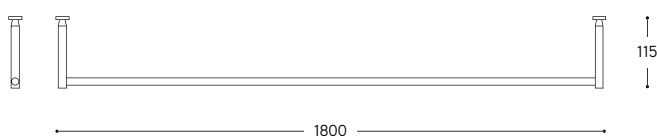

Art. LF1/AF/...

Art. LF2/AF/...

Art. LF3/AF/...

Art. LF4/AF/...

Art. LF5/AF/...

Art. AF1800/115

Art. ROS5/...

ARTICOLO ITEM	DESCRIZIONE DESCRIPTION	ATTACCO SOCKET	POTENZA POWER	PESO GR. WEIGHT GR.	VOL. IN M <sup>3</sup> VOL. IN M <sup>3</sup>	FINITURA FINISHING	FASCIA PREZZO PRICE RANGE
LF1/AF/...	Sospensione in ceramica per supporto fisso e rosone multiplo, comprensiva di cavo pvc trasparente 3 mt. e accessorio bloccacavo Ceramic pendant for fixed support and multiple canopy with 3-meter-long pvc transparent cable and cable lock accessory included	E27	15W LED	700	0,01	BL, BM, NL, NM, MR	<b>B34</b>
						CU, PT, PTMATT, CUMATT	<b>B49</b>
						AU, AUMATT	<b>B60</b>
LF2/AF/...	Sospensione in ceramica per supporto fisso e rosone multiplo, comprensiva di cavo pvc trasparente 3 mt. e accessorio bloccacavo Ceramic pendant for fixed support and multiple canopy with 3-meter-long pvc transparent cable and cable lock accessory included	E27	15W LED	700	0,01	BL, BM, NL, NM, MR	<b>B34</b>
						CU, PT, PTMATT, CUMATT	<b>B49</b>
						AU, AUMATT	<b>B60</b>
LF3/AF/...	Sospensione in ceramica per supporto fisso e rosone multiplo, comprensiva di cavo pvc trasparente 3 mt. e accessorio bloccacavo Ceramic pendant for fixed support and multiple canopy with 3-meter-long pvc transparent cable and cable lock accessory included	E27	15W LED	700	0,01	BL, BM, NL, NM, MR	<b>B34</b>
						CU, PT, PTMATT, CUMATT	<b>B49</b>
						AU, AUMATT	<b>B60</b>
LF4/AF/...	Sospensione in ceramica per supporto fisso e rosone multiplo, comprensiva di cavo pvc trasparente 3 mt. e accessorio bloccacavo Ceramic pendant for fixed support and multiple canopy with 3-meter-long pvc transparent cable and cable lock accessory included	E27	15W LED	700	0,01	BL, BM, NL, NM, MR	<b>B34</b>
						CU, PT, PTMATT, CUMATT	<b>B49</b>
						AU, AUMATT	<b>B60</b>
LF5/AF/...	Sospensione in ceramica per supporto fisso e rosone multiplo, comprensiva di cavo pvc trasparente 3 mt. e accessorio bloccacavo Ceramic pendant for fixed support and multiple canopy with 3-meter-long pvc transparent cable and cable lock accessory included	E27	15W LED	700	0,01	BL, BM, NL, NM, MR	<b>B34</b>
						CU, PT, PTMATT, CUMATT	<b>B49</b>
						AU, AUMATT	<b>B60</b>
AF1800/115	Supporto fisso lineare in ottone anticato 1800 mm. x 115 mm. Linear fixed support in aged brass 1800 mm. x 115 mm.			5300	0,03		<b>B79</b>
ROS5/...	Rosone multiplo per insieme di 5 lampade Multiple canopy for 5 suspension lamps			1000	0,02	BM, NM	<b>B36</b>