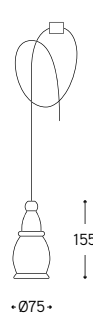

Art. LF1/AF/...

Art. LF2/AF/...

Art. LF3/AF/...

Art. LF4/AF/...

Art. LF5/AF/...

Art. AF1800/115

Art. ROS5/...

ARTICOLO ITEM	DESCRIZIONE DESCRIPTION	ATTACCO SOCKET	POTENZA POWER	PESO GR. WEIGHT GR.	VOL. IN M <sup>3</sup> VOL. IN M <sup>3</sup>	FINITURA FINISHING	FASCIA PREZZO PRICE RANGE
LF1/AF/...	Sospensione in ceramica per supporto fisso e rosone multiplo, comprensiva di cavo pvc trasparente 3 mt. e accessorio bloccacavo Ceramic pendant for fixed support and multiple canopy with 3-meter-long pvc transparent cable and cable lock accessory included	E27	15W LED	700	0,01	BL, BM, NL, NM, MR	<b>B34</b>
						CU, PT, PTMATT, CUMATT	<b>B49</b>
						AU, AUMATT	<b>B60</b>
LF2/AF/...	Sospensione in ceramica per supporto fisso e rosone multiplo, comprensiva di cavo pvc trasparente 3 mt. e accessorio bloccacavo Ceramic pendant for fixed support and multiple canopy with 3-meter-long pvc transparent cable and cable lock accessory included	E27	15W LED	700	0,01	BL, BM, NL, NM, MR	<b>B34</b>
						CU, PT, PTMATT, CUMATT	<b>B49</b>
						AU, AUMATT	<b>B60</b>
LF3/AF/...	Sospensione in ceramica per supporto fisso e rosone multiplo, comprensiva di cavo pvc trasparente 3 mt. e accessorio bloccacavo Ceramic pendant for fixed support and multiple canopy with 3-meter-long pvc transparent cable and cable lock accessory included	E27	15W LED	700	0,01	BL, BM, NL, NM, MR	<b>B34</b>
						CU, PT, PTMATT, CUMATT	<b>B49</b>
						AU, AUMATT	<b>B60</b>
LF4/AF/...	Sospensione in ceramica per supporto fisso e rosone multiplo, comprensiva di cavo pvc trasparente 3 mt. e accessorio bloccacavo Ceramic pendant for fixed support and multiple canopy with 3-meter-long pvc transparent cable and cable lock accessory included	E27	15W LED	700	0,01	BL, BM, NL, NM, MR	<b>B34</b>
						CU, PT, PTMATT, CUMATT	<b>B49</b>
						AU, AUMATT	<b>B60</b>
LF5/AF/...	Sospensione in ceramica per supporto fisso e rosone multiplo, comprensiva di cavo pvc trasparente 3 mt. e accessorio bloccacavo Ceramic pendant for fixed support and multiple canopy with 3-meter-long pvc transparent cable and cable lock accessory included	E27	15W LED	700	0,01	BL, BM, NL, NM, MR	<b>B34</b>
						CU, PT, PTMATT, CUMATT	<b>B49</b>
						AU, AUMATT	<b>B60</b>
AF1800/115	Supporto fisso lineare in ottone anticato 1800 mm. x 115 mm. Linear fixed support in aged brass 1800 mm. x 115 mm.			5300	0,03		<b>B79</b>
ROS5/...	Rosone multiplo per insieme di 5 lampade Multiple canopy for 5 suspension lamps			1000	0,02	BM, NM	<b>B36</b>