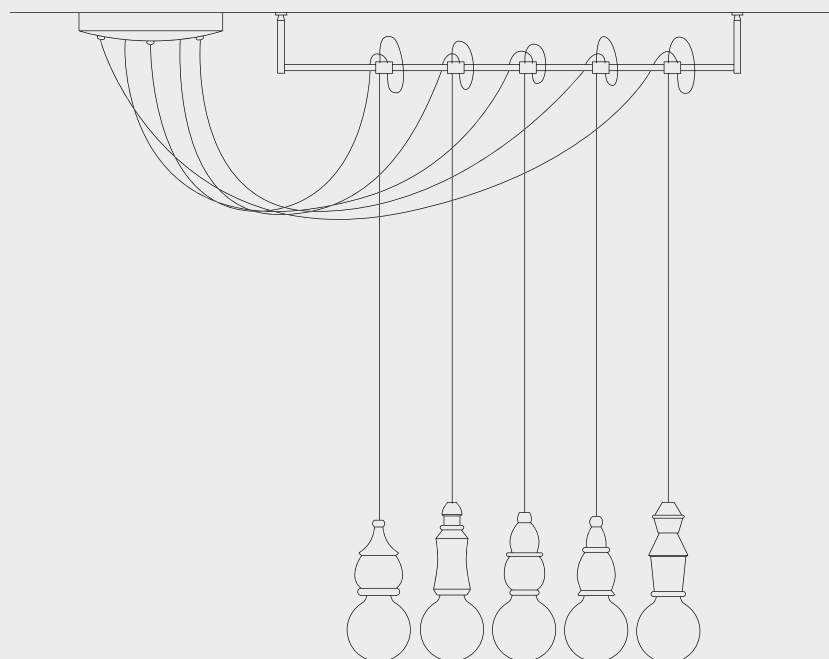

LINEA
Fate

Esempio di installazione con supporto fisso e rosone
Example of installation with fixed support and ceiling rose

1 x Art. ROS5/...

1 x Art. AF1800/115

1 x Art. LF1/AF/...

1 x Art. LF2/AF/...

1 x Art. LF3/AF/...

1 x Art. LF4/AF/...

1 x Art. LF5/AF/...