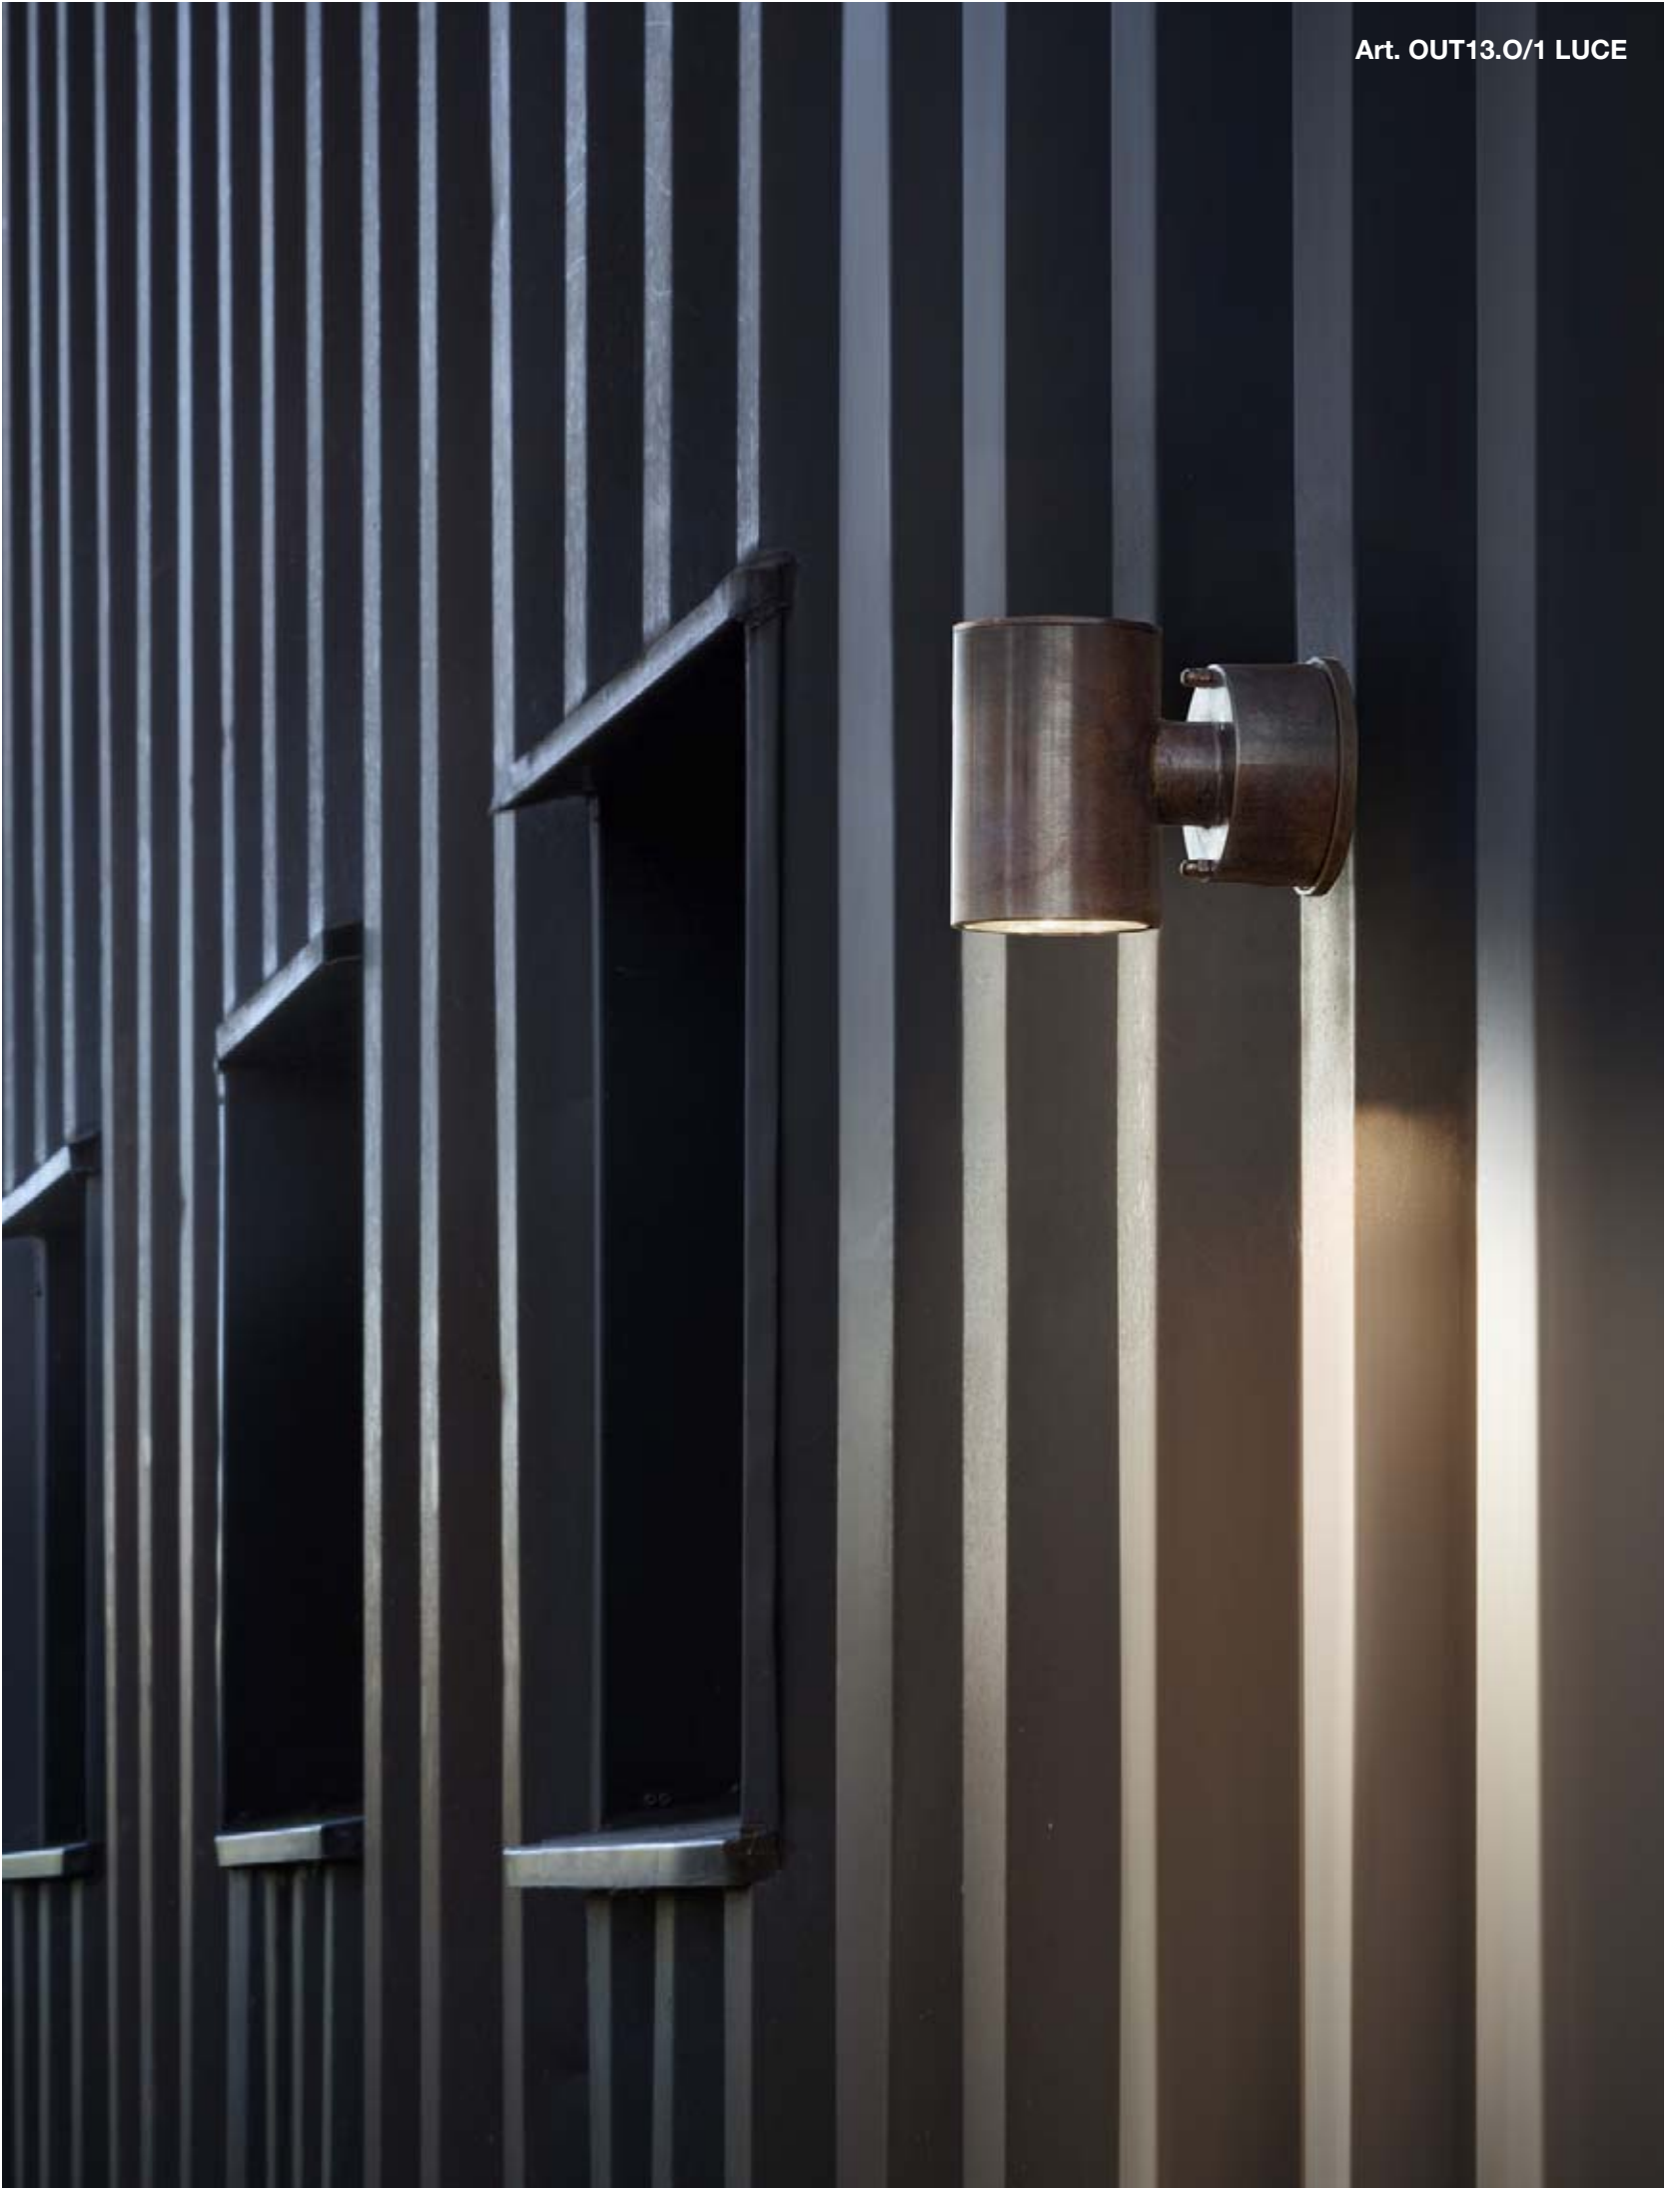

Art. OUT13.O/1 LUCE