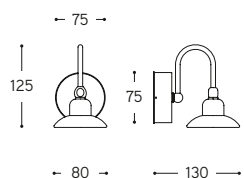

Art. OUT4

ARTICOLO ITEM	DESCRIZIONE DESCRIPTION	ALIMENTAZIONE E MODULO LED POWER AND LED MODULE	COLORE LED LED COLOUR	PESO GR. WEIGHT GR.	VOL. IN M ³ VOL. IN M ³	PEZZI IMBALLO OUTER BOX	FASCIA PREZZO PRICE RANGE
OUT3.O	Applique 1 luce in ottone anticato Wall lamp 1 light aged brass finish	350mA (1,2W)	B11 - 3000K Bianco caldo Warm white	1.000	0,01	1	B70
OUT3.NI	Applique 1 luce in nichel Wall lamp 1 light nickel finish						
OUT4.O	Applique 2 luci in ottone anticato Wall lamp 2 lights aged brass finish	350mA (2x1,2W)	B11 - 3000K Bianco caldo Warm white	1.580	0,02	1	B92
OUT4.NI	Applique 2 luci in nichel Wall lamp 2 lights nickel finish						