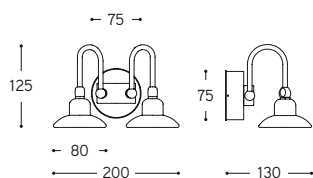

Art. OUT4

ARTICOLO ITEM	DESCRIZIONE DESCRIPTION	ALIMENTAZIONE E MODULO LED POWER AND LED MODULE	COLORE LED LED COLOUR	PESO GR. WEIGHT GR.	VOL. IN M ³ VOL. IN M ³	PEZZI IMBALLO OUTER BOX	FASCIA PREZZO PRICE RANGE
OUT3.O	Applique 1 luce in ottone anticato Wall lamp 1 light aged brass finish	350mA (1,2W)	B11 - 3000K Bianco caldo Warm white	1.000	0,01	1	B70
OUT3.NI	Applique 1 luce in nichel Wall lamp 1 light nickel finish						
OUT4.O	Applique 2 luci in ottone anticato Wall lamp 2 lights aged brass finish	350mA (2x1,2W)	B11 - 3000K Bianco caldo Warm white	1.580	0,02	1	B92
OUT4.NI	Applique 2 luci in nichel Wall lamp 2 lights nickel finish						