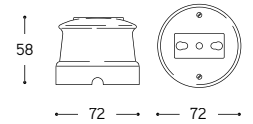

Ceramic surface mounted switch, sockets and big or little junction box. Articles can be supplied in different versions: white ceramic, coloured line ceramic or cotto ceramic. They can be combined with the "Pleiadi" accessories, to be ordered separately.

### Interruttore / Deviatore Single/two ways switch

ARTICOLO ITEM	V	A	PESO GR. WEIGHT GR.	VOL. IN M <sup>3</sup> VOL. IN M <sup>3</sup>	PEZZI IMBALLO OUTER BOX	FASCIA PREZZO PRICE RANGE
LAR.10.00 Bianco / White						
LAR.10. ... Filo colorato / Coloured line	250	10	240	0,001	1	<b>B30</b>
LAR.10.C Cotto / Cotto						

## Presa bipasso standard italiano Two ways socket italian standard

ARTICOLO ITEM	V	A	PESO GR. WEIGHT GR.	VOL. IN M <sup>3</sup> VOL. IN M <sup>3</sup>	PEZZI IMBALLO OUTER BOX	FASCIA PREZZO PRICE RANGE
<b>LAR.15.00</b> Bianco / White						
<b>LAR.15. ...</b> Filo colorato / Coloured line	250	16	224	0,001	1	<b>B23</b>
<b>LAR.15.C</b> Cotto / Cotto						