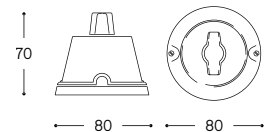

Ceramic surface mounted switch, sockets and junction box. Articles can be supplied in white ceramic or cotto ceramic. They can be combined with the "Pleiadi" accessories, to be ordered separately.

Art. LAR.191.00
Art. LAR.134.A

Art. LAR.190.00
Art. LAR.134.A

Art. LAR.132.00
Art. LAR.138.02

Interruttore / Deviatore
Single/two ways switch

ARTICOLO ITEM	V	A	PESO GR. WEIGHT GR.	VOL. IN M ³ VOL. IN M ³	PEZZI IMBALLO OUTER BOX	FASCIA PREZZO PRICE RANGE
LAR.190.00 Bianco / White	250	10	246	0,001	1	B19
LAR.190.C Cotto / Cotto						

Presa bipasso standard italiano Two ways socket italian standard

ARTICOLO ITEM	V	A	PESO GR. WEIGHT GR.	VOL. IN M ³ VOL. IN M ³	PEZZI IMBALLO OUTER BOX	FASCIA PREZZO PRICE RANGE
LAR.191.00 Bianco / White	250	16	236	0,001	1	B19
LAR.191.C Cotto / Cotto						