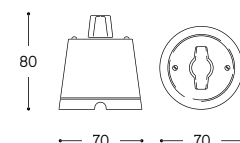

ARTICOLO ITEM	VA	PESO GR. WEIGHT GR.	VOL. IN M³ VOL. IN M³	PEZZI IMBALLO OUTER BOX	FASCIA PREZZO PRICE RANGE
LAR.187.00/DIMMER Bianco / White	400	269	0,001	1	B35
LAR.187.C/DIMMER Cotto / Cotto