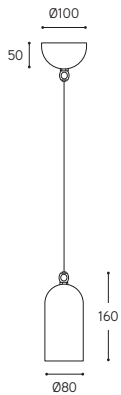

Single pendant with three electrification variants. Pendant is supplied with a 3-meter-long cable. Lamp-holder and canopy available in chrome, antique brass or dark bronze. For eventual decentralization it's available the support in aged brass, to be ordered separately.

Versione con lampadina GU 10  
GU10 version

Versione a LED con lente direzionale  
Cobled version

**CONE DIAGRAM**

Art. FRA/...

Art. FRA/GU10/...

Art. FRA/COBLED/...

Art. MAN

ARTICOLO ITEM	DESCRIZIONE DESCRIPTION	ALIMENTAZIONE E MODULO LED DIMMERABILE POWER AND LED DIMMABLE MODULE	COLORE LED LED COLOUR	ATTACCO SOCKET	POTENZA POWER	PESO GR. WEIGHT GR.	VOL. IN M <sup>3</sup> VOL. IN M <sup>3</sup>	FINITURA FINISHING	FASCIA PREZZO PRICE RANGE
FRA/...	Sospensione E27 comprensiva di cavo 3 mt. / E27 power pendant with a 3-meter-long cable			E27	42W	1.100	0.02	O, DB, CR	B50
FRA/GU10/...	Sospensione GU10 comprensiva di cavo 3 mt. / GU10 power pendant with a 3-meter-long cable			GU10	50W	1.100	0.02	O, DB, CR	B50
FRA/COBLED/...	Sospensione alimentazione LED comprensiva di lente direzionale, con cavo 3 mt / LED power suspension including directional lens, with a 3-meter-long cable	lumen: 884 CRI (indice di cromaticità): 80 durata: 50.000H	2700°K Bianco caldo Warm white		10W	1.100	0.02	O, DB, CR	B61
MAN	Supporto in ottone anticato per fissaggio cavo Decentralization support in aged brass								B13