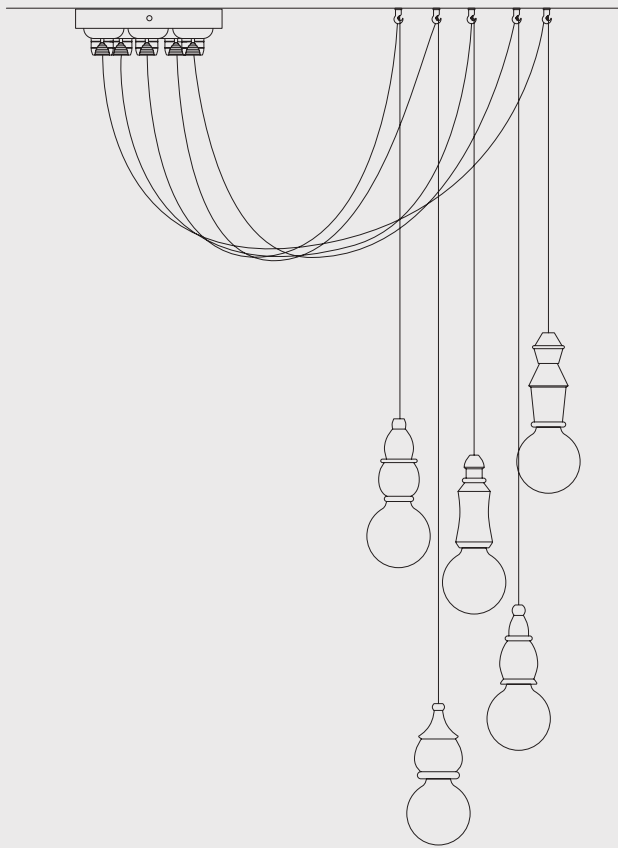

LINEA
Fate

Esempio di installazione
Example of installation

1 x Art. PRESA5/

5 x Art. MAN

1 x Art. LF1/MIX/...

1 x Art. LF2/MIX/...

1 x Art. LF3/MIX/...

1 x Art. LF4/MIX/...

1 x Art. LF5/MIX/...

5 x Art. PLUG